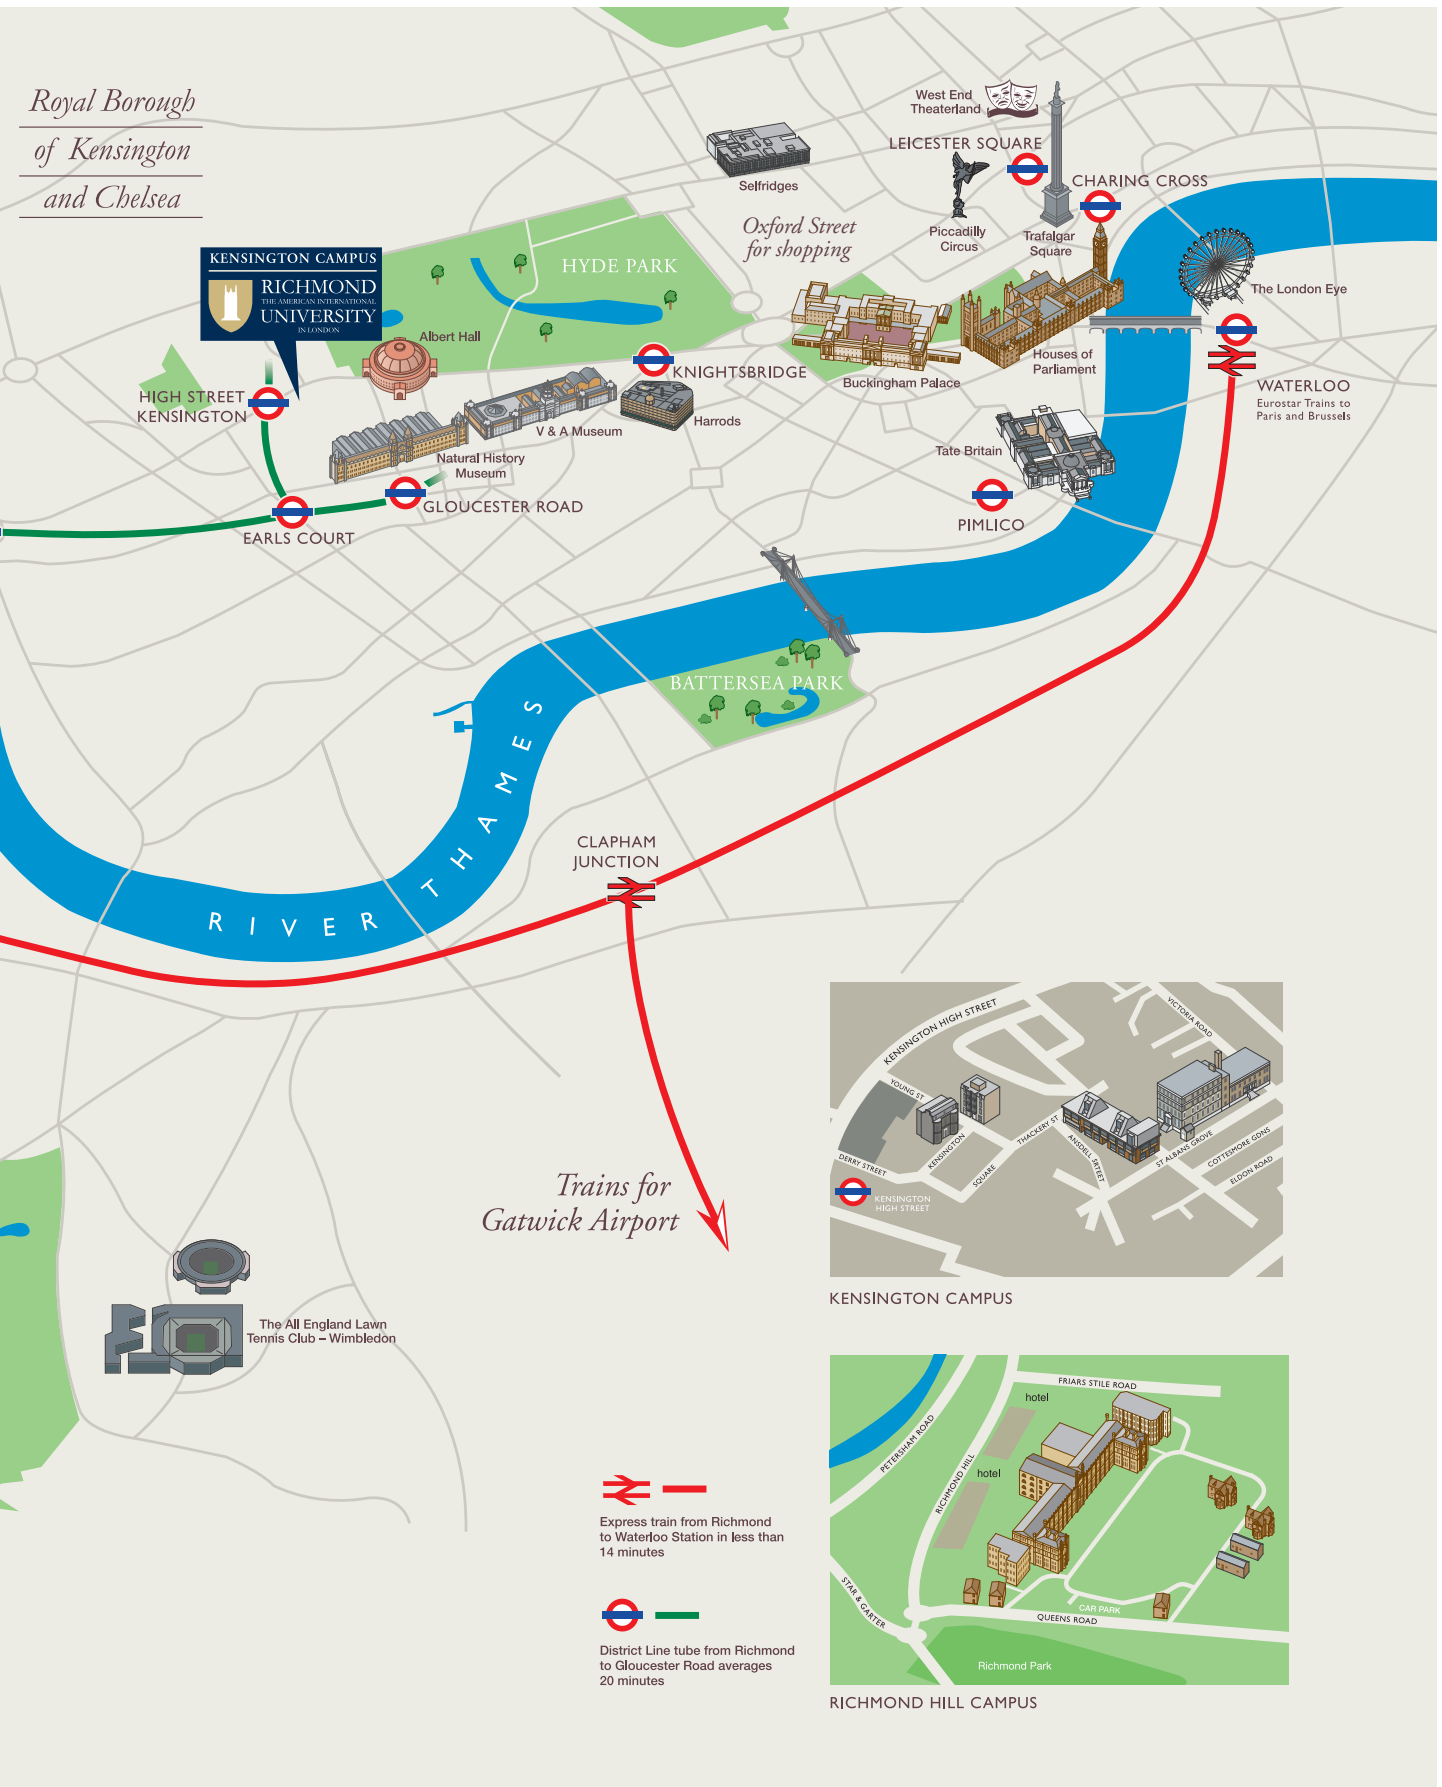

# Locating Richmond's Two London Campuses

Royal Borough  
of Kensington  
and Chelsea

KENSINGTON CAMPUS  
RICHMOND  
THE AMERICAN INTERNATIONAL  
UNIVERSITY  
IN LONDON

HIGH STREET  
KENSINGTON

EARLS COURT

GLoucester ROAD

KNIGHTSBRIDGE

Oxford Street  
for shopping

West End  
Theaterland

LEICESTER SQUARE

CHARING CROSS

The London Eye

WATERLOO  
Eurostar Trains to  
Paris and Brussels

Harrods

Buckingham Palace

Tate Britain

PIMLICO

BATTERSEA PARK

CLAPHAM  
JUNCTION

RIVER  
THAMES

*Trains for  
Gatwick Airport*

The All England Lawn  
Tennis Club - Wimbledon

KENSINGTON CAMPUS

RICHMOND HILL CAMPUS

Express train from Richmond  
to Waterloo Station in less than  
14 minutes

District Line tube from Richmond  
to Gloucester Road averages  
20 minutes