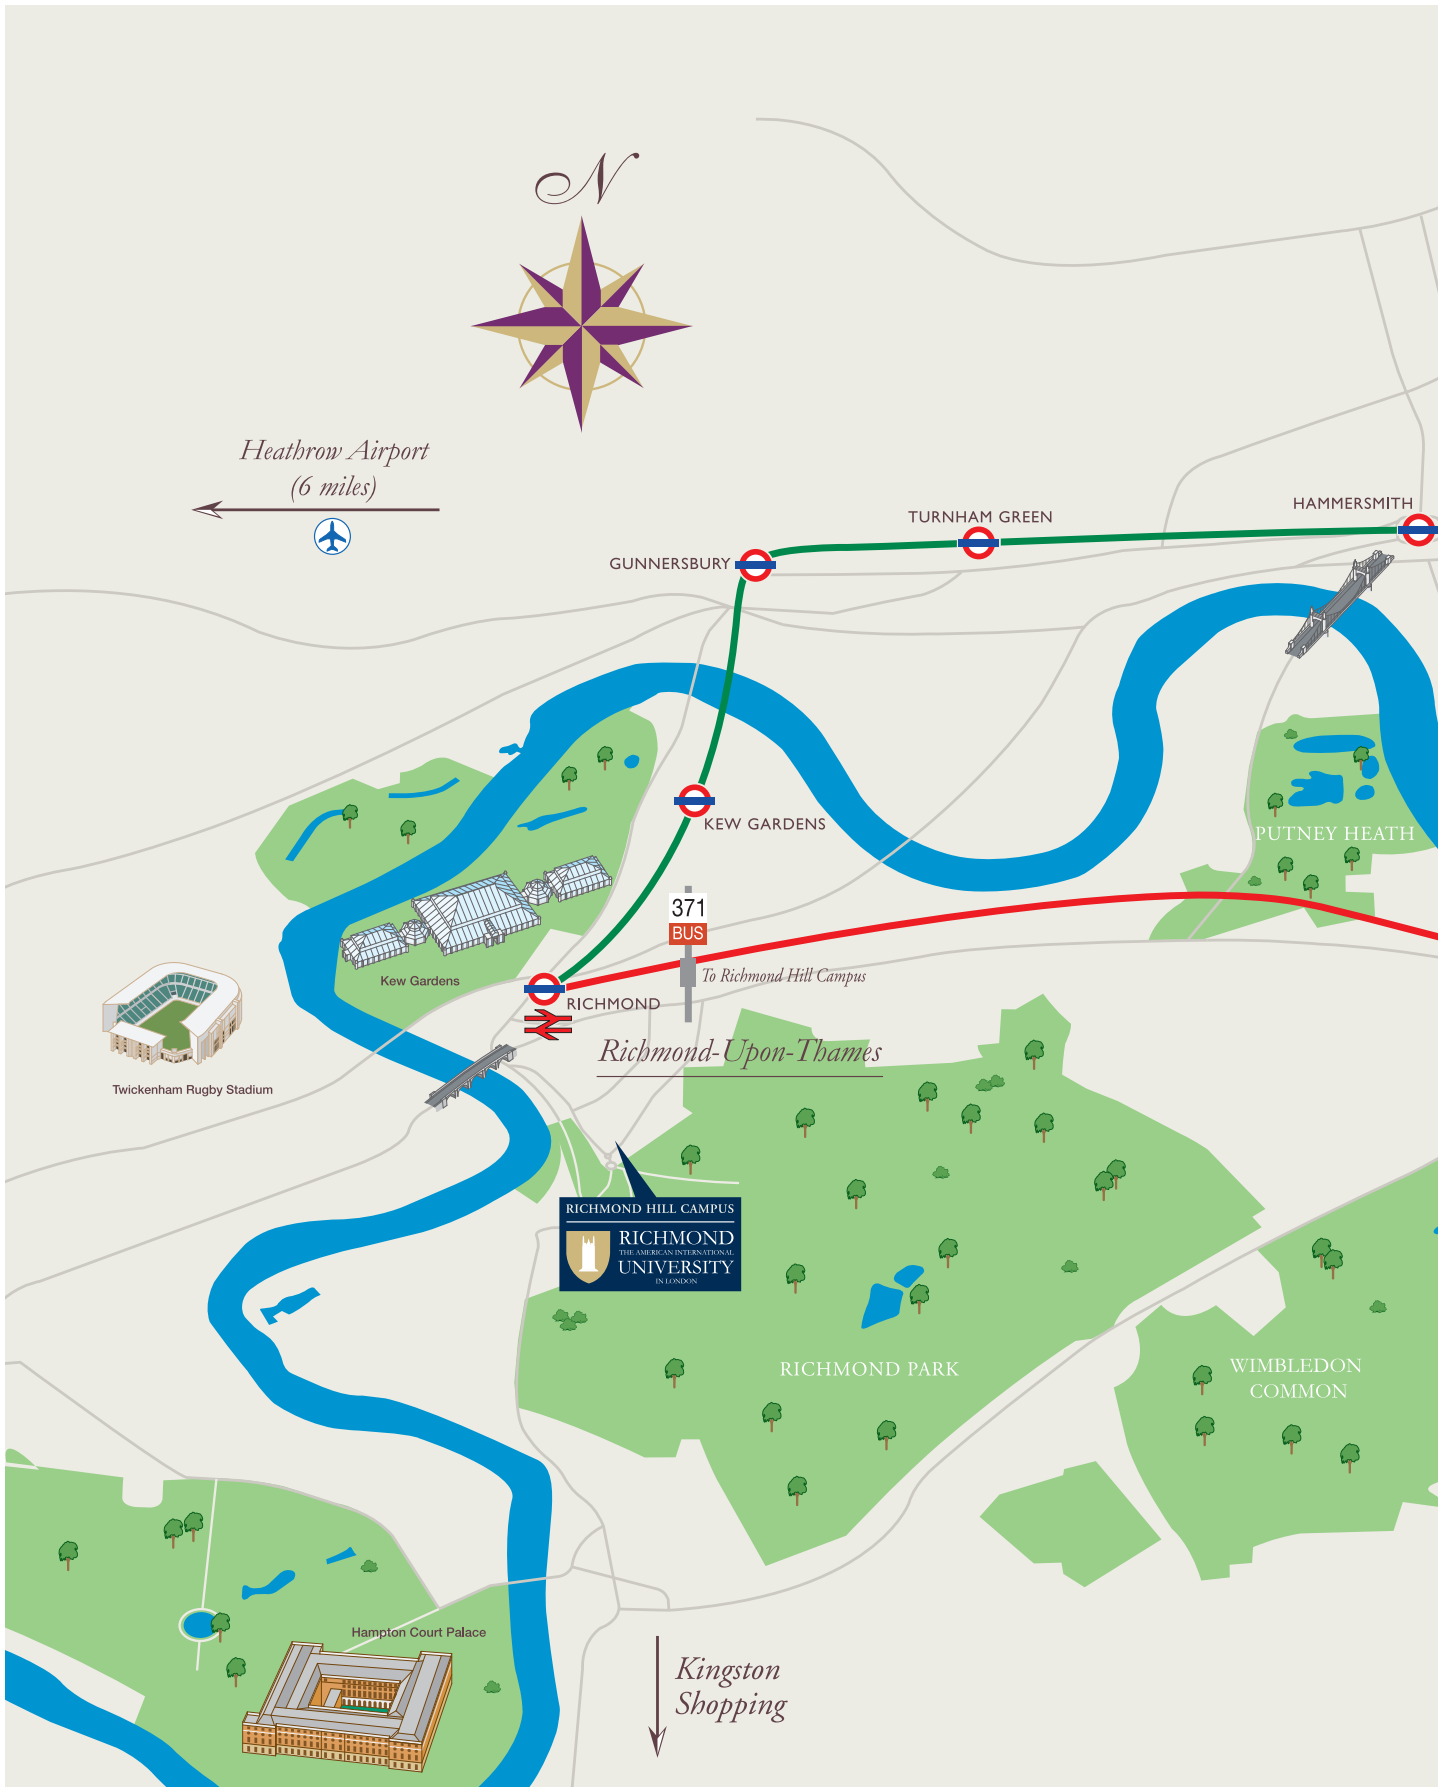

# Locating Richmond's Two London Campuses

Royal Borough  
of Kensington  
and Chelsea

KENSINGTON CAMPUS  
RICHMOND  
THE AMERICAN INTERNATIONAL  
UNIVERSITY  
IN LONDON

HIGH STREET  
KENSINGTON

EARLS COURT

GLoucester ROAD

KNIGHTSBRIDGE

Oxford Street  
for shopping

West End  
Theaterland

LEICESTER SQUARE

CHARING CROSS

The London Eye

WATERLOO  
Eurostar Trains to  
Paris and Brussels

Harrods

Buckingham Palace

Tate Britain

PIMLICO

BATTERSEA PARK

CLAPHAM  
JUNCTION

RIVER  
THAMES

*Trains for  
Gatwick Airport*

The All England Lawn  
Tennis Club - Wimbledon

KENSINGTON CAMPUS

RICHMOND HILL CAMPUS

Express train from Richmond  
to Waterloo Station in less than  
14 minutes

District Line tube from Richmond  
to Gloucester Road averages  
20 minutes