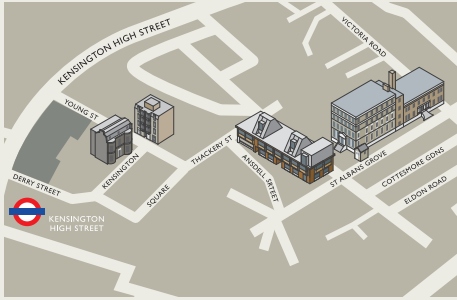

# Locating Richmond's Two London Campuses

Royal Borough  
of Kensington  
and Chelsea

KENSINGTON CAMPUS  
RICHMOND  
THE AMERICAN INTERNATIONAL  
UNIVERSITY  
IN LONDON

HIGH STREET  
KENSINGTON

EARLS COURT

Harrods

Buckingham Palace

Tate Britain

PIMLICO

BATTERSEA PARK

CLAPHAM  
JUNCTION

RIVER  
THAMES

*Trains for  
Gatwick Airport*

The All England Lawn  
Tennis Club - Wimbledon

KENSINGTON CAMPUS

RICHMOND HILL CAMPUS

Express train from Richmond  
to Waterloo Station in less than  
14 minutes

District Line tube from Richmond  
to Gloucester Road averages  
20 minutes