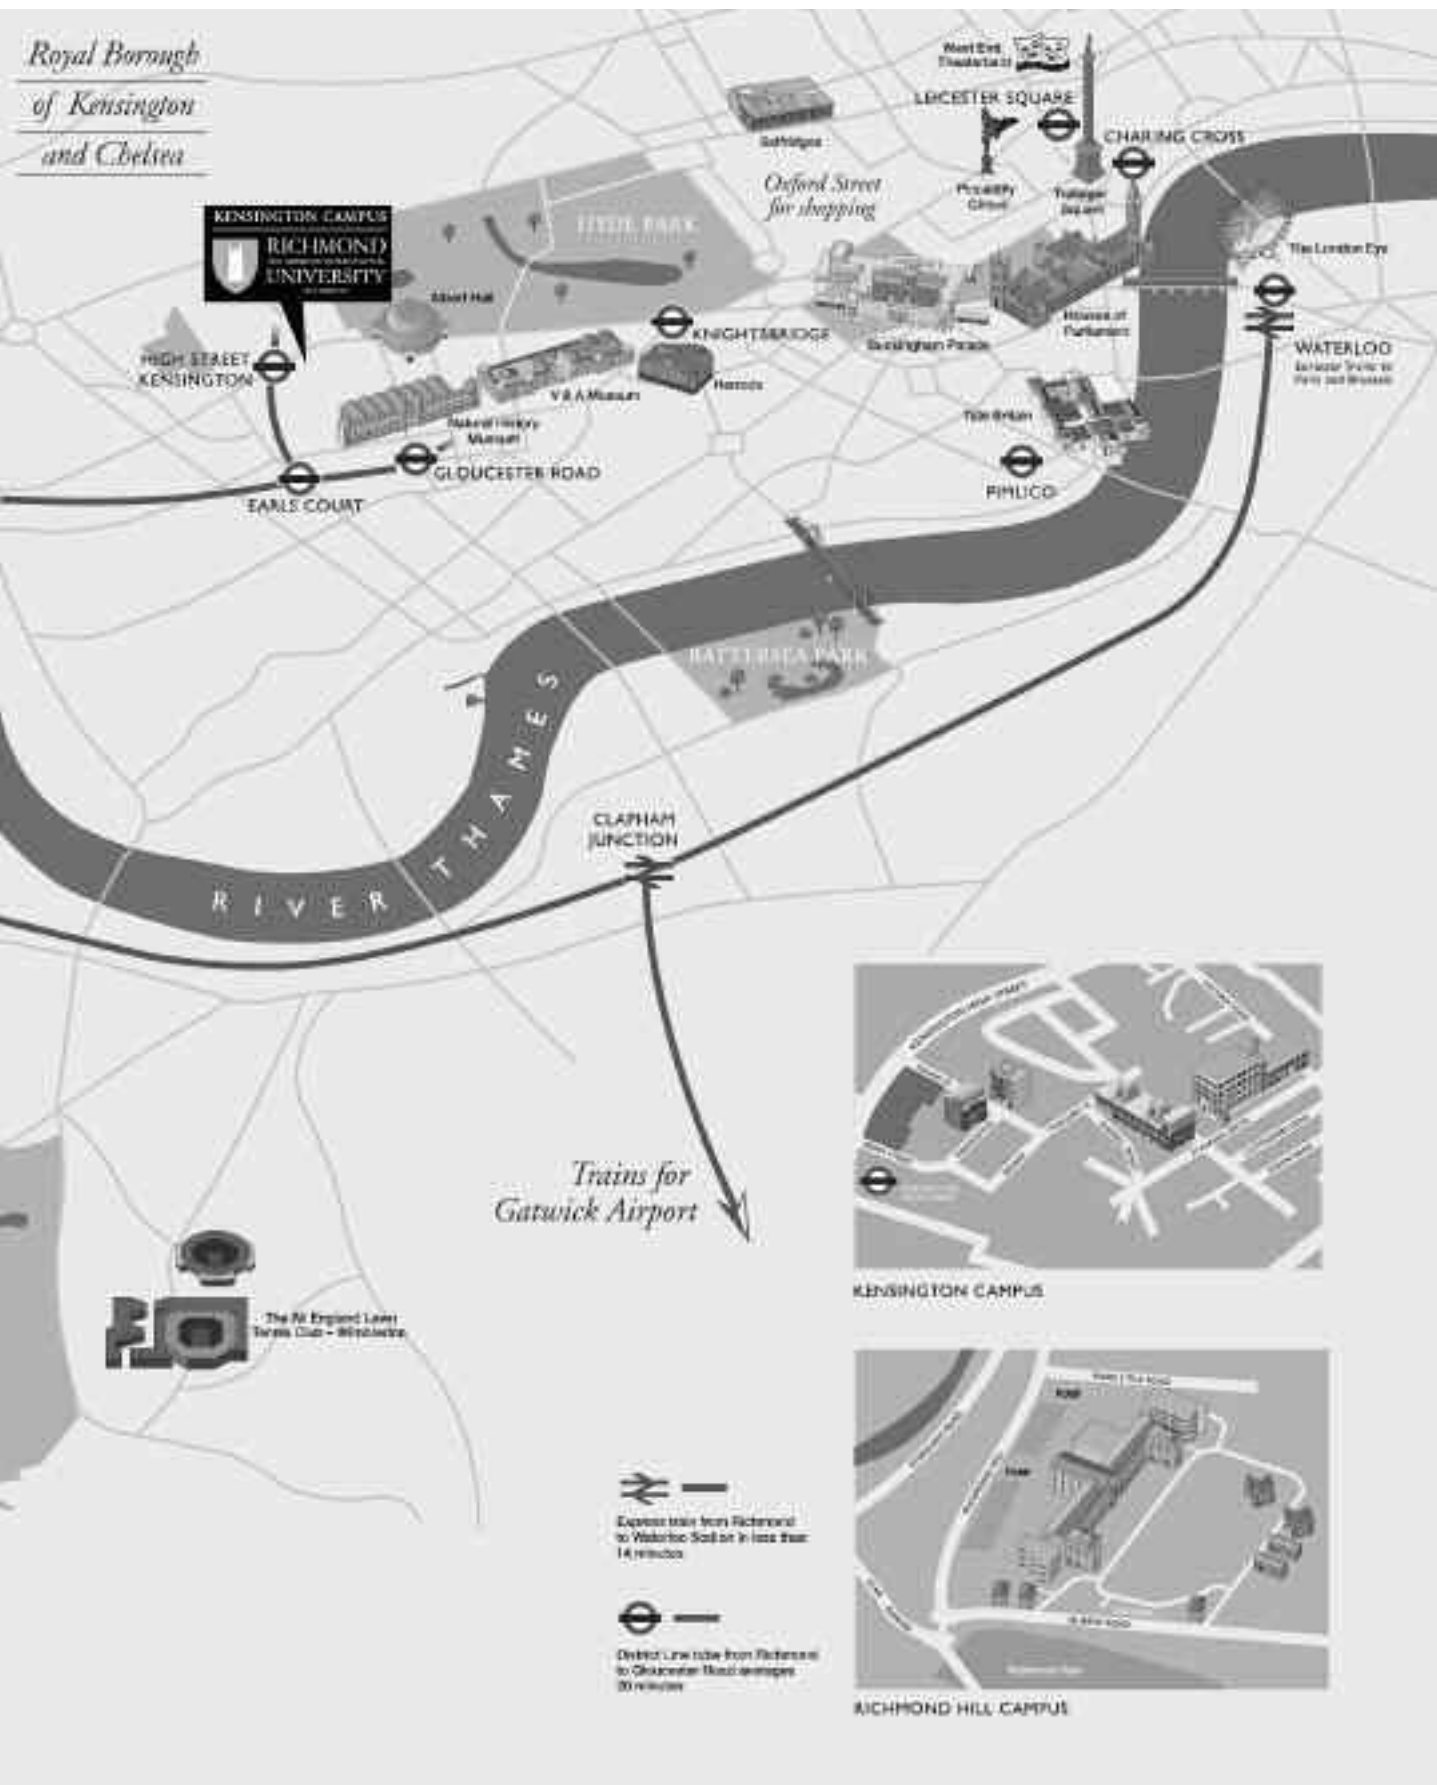

Locating Richmond's Two London Campuses

Royal Borough
of Kensington
and Chelsea

KENSINGTON CAMPUS
RICHMOND
THE AMERICAN INTERNATIONAL
UNIVERSITY

*Trains for
Gatwick Airport*

KENSINGTON CAMPUS

RICHMOND HILL CAMPUS

- 

Express train from Richmond to Waterloo Station in less than 14 minutes
- 

District Line tube from Richmond to Gloucester Road averages 20 minutes