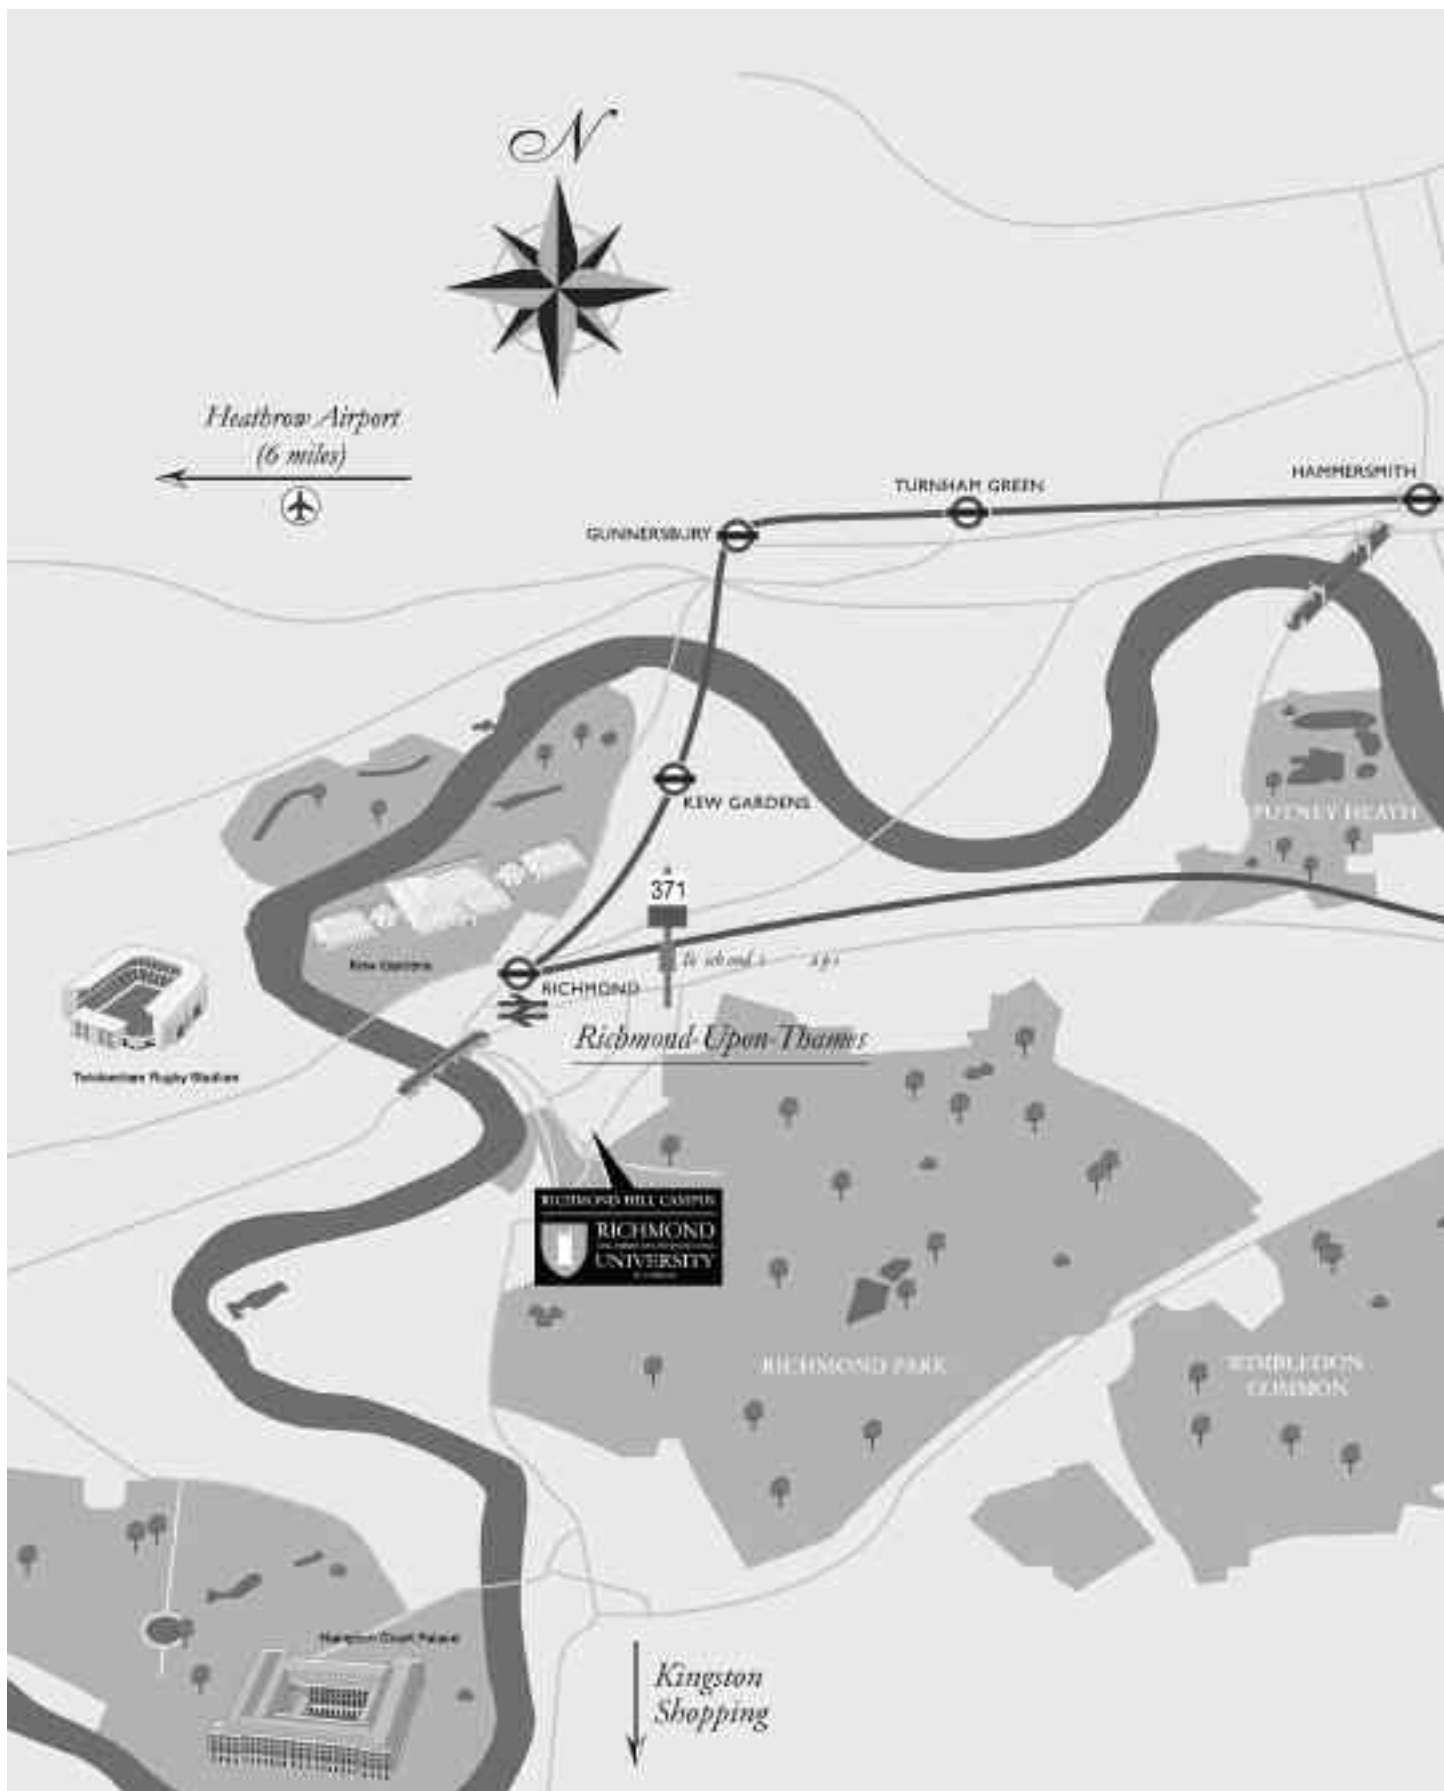

Locating Richmond's Two London Campuses

Royal Borough
of Kensington
and Chelsea

KENSINGTON CAMPUS
RICHMOND
THE AMERICAN INTERNATIONAL
UNIVERSITY

*Trains for
Gatwick Airport*

KENSINGTON CAMPUS

RICHMOND HILL CAMPUS

- 

Express train from Richmond to Waterloo Station in less than 14 minutes
- 

District Line tube from Richmond to Gloucester Road averages 20 minutes